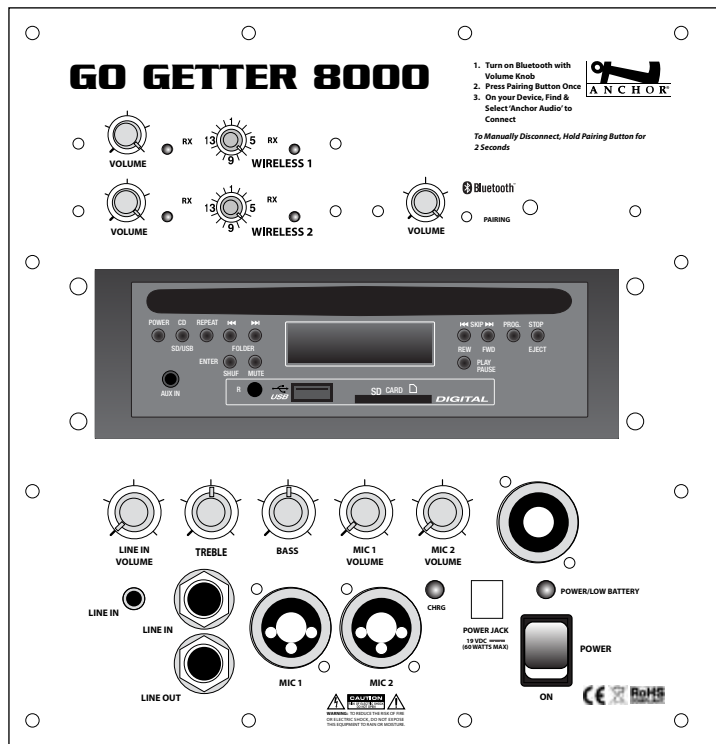

## FEATURES

- Reaches crowds of 500+
- 109 dB of clear sound
- 75W AC mode / 50W DC mode
- Up to two built-in wireless receivers
- Standard built-in Bluetooth
- Optional CD/MP3 combo player
- Two universal microphone jack inputs
- 3.5 mm AUX line input
- Built-in rechargeable battery operates 6 - 8 hours on a single charge
- One high-output horn tweeter
- One 6.5" woven fiber woofer
- External speaker output powers optional Go Getter unpowered companion speaker

### Technical Specifications

Rated Power Output	75 watts AC / 50 watts DC
Max SPL @ Rated Power	109 dB @ 1 meter
Battery	One 12V sealed lead acid rechargeable, 9.0 AH Full recharge: approx 7 hrs
Wireless Range	150' line of sight
Line Output (post fader)	isolated, 600 W, 1/4" phone
DC Power	19 VDC, 60 watts max
Dimensions (HWD)	18" x 10" x 11.5" (45.7 x 25.4 x 29.2 cm)
Weight	18.5 lbs / 8.4 Kg
Mic Inputs:	Lo-Z (1 KW), balanced, XLR 12 VDC condenser mic (phantom) power Hi-Z (10 KW), unbalanced, 1/4" phone
Line In	1/4" balanced, 3.5 mm stereo
<b>Outputs</b>	
Speaker Out	4-pole Neutrik Speakon® jack