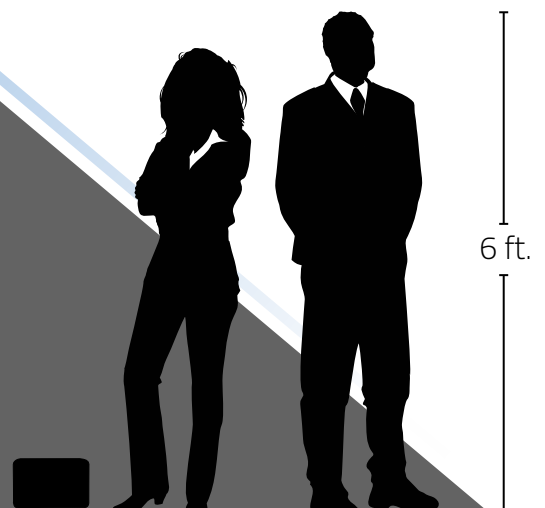

AN-1000X+

Speaker Monitor

Perfect for...

- Install & Integration Projects
- Conference Rooms
- Ships & Freighters
- Theme Parks
- Classrooms
- City Council Meetings
- Lecture Halls
- Board Rooms
- Public Gatherings
- Presentations & Meetings
- and more!

TECH SPECS

- 107 dB of clear sound
- 50W AC mode
- 1.9 GHz wireless frequency
- 1/4" line input
- Balanced XLR input
- 1/4" line output to daisy chain multiple units
- Mic/line level dip switch
- One 4.5" woofer
- One 10 mm dome tweeter

FEATURES

- Reaches crowds of 250+
- Connect up to two wireless mics
- Built-in bracket mount screws for easy installation (bracket with Allen wrench sold separately)

(AN-1000XU2+ Back Panel)

Technical Specifications