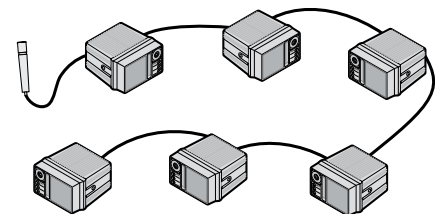

TECH SPECS

- 107 dB of clear sound
- 50W AC mode
- 1.9 GHz wireless frequency
- 1/4" line input
- Balanced XLR input
- 1/4" line output to daisy chain multiple units
- Mic/line level dip switch
- One 4.5" woofer
- One 10 mm dome tweeter

Rated Power Output	50 watts AC
Max SPL @ Rated Power	107 dB @ 1 meter
Frequency Response	65 Hz – 20 kHz ± 3 dB
Microphone Wireless Frequency	1.9 GHz DECT
Microphone Wireless Range	300' + line of sight
Line Inputs	Hi-Z, unbalanced, 1/4" phone & RCA
Balanced Inputs	Microphone / line configurable, female XLR, switchable phantom power
Line Output	Lo-Z, RCA, buffer isolated line-level
Speaker Output	8 Ω, unswitched, 1/4" phone
Speaker Type	4.5" woofer, 10 mm dome tweeter
AC Power Requirements	110 - 125 VAC, 50/60 Hz 50W max
Export Model Power Requirements	208 - 240 VAC, 50/60 Hz 50W max
Fuse Rating	T 1.0A / 250V (internally mounted)
Export Model Fuse Rating	T 0.5A / 250v (internally mounted)
Dimensions (HWD)	9" x 8" x 5.5" (23 x 21 x 14 cm)
Weight	6.5 lbs / 2.9 Kg

AN-1000X+ Models

AN-1000X+	AN-1000X+ powered speaker monitor
AN-1000XU2+	AN-1000X+ with built-in dual wireless mic receiver
AN-1001X+	AN-1001X+ unpowered companion speaker

Microphones

WH-LINK	Wireless handheld mic (1.9 GHz)
WB-LINK	Wireless belt pack transmitter (1.9 GHz)
HBM-LINK	Headband mic (3.5 mm plug)
CM-LINK	Collar mic (3.5 mm plug)
EM-LINK	UltraLite mic (3.5 mm plug)
LM-LINK	Lapel mic (3.5 mm plug)
MIC-90	Handheld mic with 20 ft. cable (XLR plug)

AN-1000X+ DAISY-CHAIN DAISY-CHAIN READY • CONNECT MULTIPLE SYSTEMS

SIMPLE LINE-OUT TO LINE-IN CONNECTION EXPANDS COVERAGE

(Features & Specifications Subject to Change Without Notice)