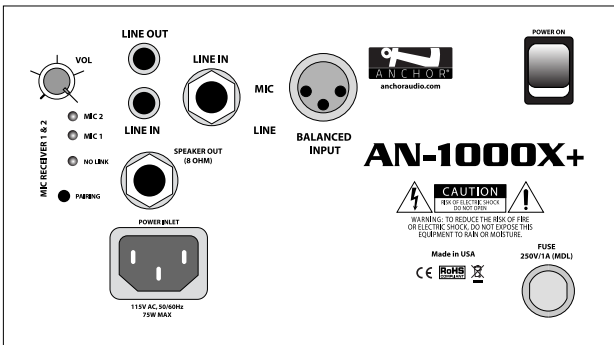

AN-1000X+

Speaker Monitor

Perfect for...

- Install & Integration Projects
- Conference Rooms
- Ships & Freighters
- Theme Parks
- Classrooms
- City Council Meetings
- Lecture Halls
- Board Rooms
- Public Gatherings
- Presentations & Meetings
- and more!

TECH SPECS

- 107 dB of clear sound
- 50W AC mode
- 1.9 GHz wireless frequency
- 1/4" line input
- Balanced XLR input
- 1/4" line output to daisy chain multiple units
- Mic/line level dip switch
- One 4.5" woofer
- One 10 mm dome tweeter

FEATURES

- Reaches crowds of 250+
- Connect up to two wireless mics
- Built-in bracket mount screws for easy installation (bracket with Allen wrench sold separately)

(AN-1000XU2+ Back Panel)

Technical Specifications

Rated Power Output	50 watts AC
Max SPL @ Rated Power	107 dB @ 1 meter
Frequency Response	65 Hz – 20 kHz ± 3 dB
Microphone Wireless Frequency	1.9 GHz DECT
Microphone Wireless Range	300' + line of sight
Line Inputs	Hi-Z, unbalanced, 1/4" phone & RCA
Balanced Inputs	Microphone / line configurable, female XLR, switchable phantom power
Line Output	Lo-Z, RCA, buffer isolated line-level
Speaker Output	8 Ω, unswitched, 1/4" phone
Speaker Type	4.5" woofer, 10 mm dome tweeter
AC Power Requirements	110 - 125 VAC, 50/60 Hz 50W max
Export Model Power Requirements	208 - 240 VAC, 50/60 Hz 50W max
Fuse Rating	T 1.0A / 250V (internally mounted)
Export Model Fuse Rating	T 0.5A / 250v (internally mounted)
Dimensions (HWD)	9" x 8" x 5.5" (23 x 21 x 14 cm)
Weight	6.5 lbs / 2.9 Kg