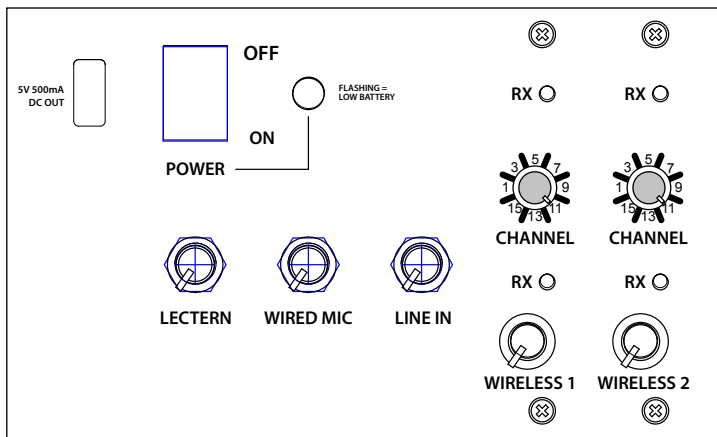

## FEATURES

- Reaches crowds of 500+
- 113 dB of clear sound
- 22W AC/DC mode
- Up to two built-in wireless receivers
- Detachable gooseneck mic
- USB gooseneck LED reading light
- Tabletop lectern stores in rolling base
- Built-in rechargeable batteries operate 6 - 8 hours on a single charge
- One 8" neodymium woofer
- One bullet horn tweeter
- External speaker output powers optional companion speaker

Technical Specifications	
Rated Power Output	20 watts
Max SPL @ Rated Power	113 dB ±3 dB @ 1 meter
Frequency Response	60 Hz - 17 kHz
Wireless Range	150' line of sight
Charger (RC-8000)	19V DC / universal input / 60 watts (110VAC - 240 VAC, 50 - 60Hz)
USB	5V 500mA
Battery	12 volt rechargeable, 9 AH
Warranty (Woodwork)	2 years
Warranty (Electronics)	6 years
Dimensions	
Base (HWD)	30.5" x 21.5" x 19" (77.5 x 54.6 x 48.3 cm)
Lectern (HWD)	21.5" x 15.5" x 8.5" (54.6 x 39.4 x 21.6 cm)
Weight	
Base	42.5 lbs / 19.3 Kg
Lectern	29.5 lbs / 13.4 Kg
Inputs	
Lectern Microphone	Lo-Z, balanced phantom power, XLR
Wired Microphone	Lo-Z, unbalanced, 1/4" phone
Line Input	Hi-Z, unbalanced, 1/4" phone
Outputs	
Line Output (post fader)	Lo-Z, 1/4" phone
Speaker Out	4Ω, unswitched, 1/4" phone, 20W max