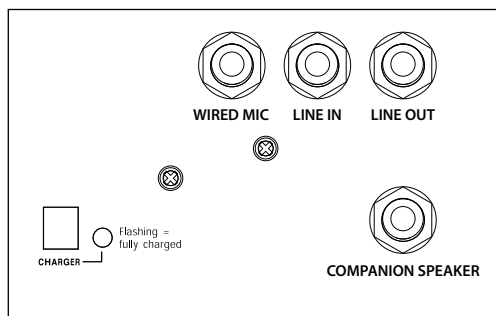

(ACL-8000U2 Lower Panel Shown)

Acclaim Models	
ACL-8000BK	Acclaim lectern - black
ACL-8000U1BK	Acclaim lectern & 1 wireless receiver - black
ACL-8000U2BK	Acclaim lectern & 2 wireless receivers - black
ACL-BASEBK	Base for Acclaim lectern - black
UHF Wireless	
WH-8000	Wireless handheld microphone
WB-8000	Wireless beltpack transmitter (requires handsfree microphone) Microphone options include: Headband/HBM-TA4F, Collar/CM-60, Over-the-Ear/EM-TA4F, or Lapel/LM-60

Technical Specifications	
Rated Power Output	20 watts
Max SPL @ Rated Power	113 dB ±3 dB @ 1 meter
Frequency Response	60 Hz - 17 kHz
Wireless Range	150' line of sight
Charger (RC-8000)	19V DC / universal input / 60 watts (110VAC - 240 VAC, 50 - 60Hz)
USB	5V 500mA
Battery	12 volt rechargeable, 9 AH
Warranty (Woodwork)	2 years
Warranty (Electronics)	6 years
Dimensions	
Base (HWD)	30.5" x 21.5" x 19" (77.5 x 54.6 x 48.3 cm)
Lectern (HWD)	21.5" x 15.5" x 8.5" (54.6 x 39.4 x 21.6 cm)
Weight	
Base	42.5 lbs / 19.3 Kg
Lectern	29.5 lbs / 13.4 Kg
Inputs	
Lectern Microphone	Lo-Z, balanced phantom power, XLR
Wired Microphone	Lo-Z, unbalanced, 1/4" phone
Line Input	Hi-Z, unbalanced, 1/4" phone
Outputs	
Line Output (post fader)	Lo-Z, 1/4" phone
Speaker Out	4Ω, unswitched, 1/4" phone, 20W max

(Features & Specifications Subject to Change Without Notice)