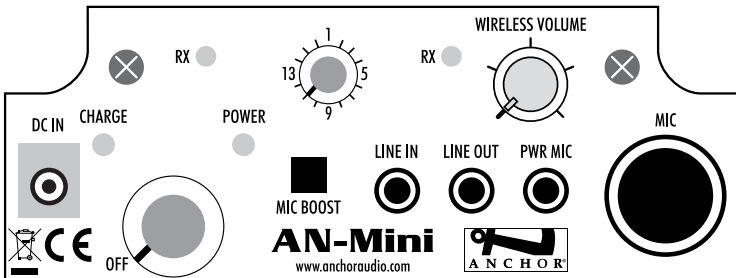

MiniVox Lite / AN-MINI

FEATURES

- Reaches crowds of 100+
- 100 dB of clear sound
- 30W AC/DC mode
- Optional built-in wireless receiver
- 3.5 mm AUX line input
- One 4.5" woofer
- Batteries operate 10 - 12 hours on a single charge
- Optional rechargeable battery kit

(AN-MINI1 Back Panel Shown)

Technical Specifications

Rated Power Output	30 watts
Max SPL @ Rated Power	100 dB ±3 dB @ 1 meter
Battery	Ten 'AA' alkaline
Frequency Response	100 Hz - 15 kHz
Wireless Range	150' line of sight
Speaker Type	4.5" Neodymium woofer
Dimensions (HWD)	5.5" x 5.5" x 6.5" (14 x 14 x 16.5 cm)
Weight	2.5 lbs / 1.13 Kg
Inputs	
Line	Line level, 3.5 mm
Powered Microphone	Lo-Z, unbalanced, 3.5 mm jack
Microphone	Lo-Z, 1/4" phone
RC-30 - Battery Recharge Kit	
Battery Type	Ten 'AA' size, NiMH 2.5 Ah
Charger	RC-30
AC-30 Input	120 VAC, 60Hz
AC-30/220 Input	220 VAC, 50Hz