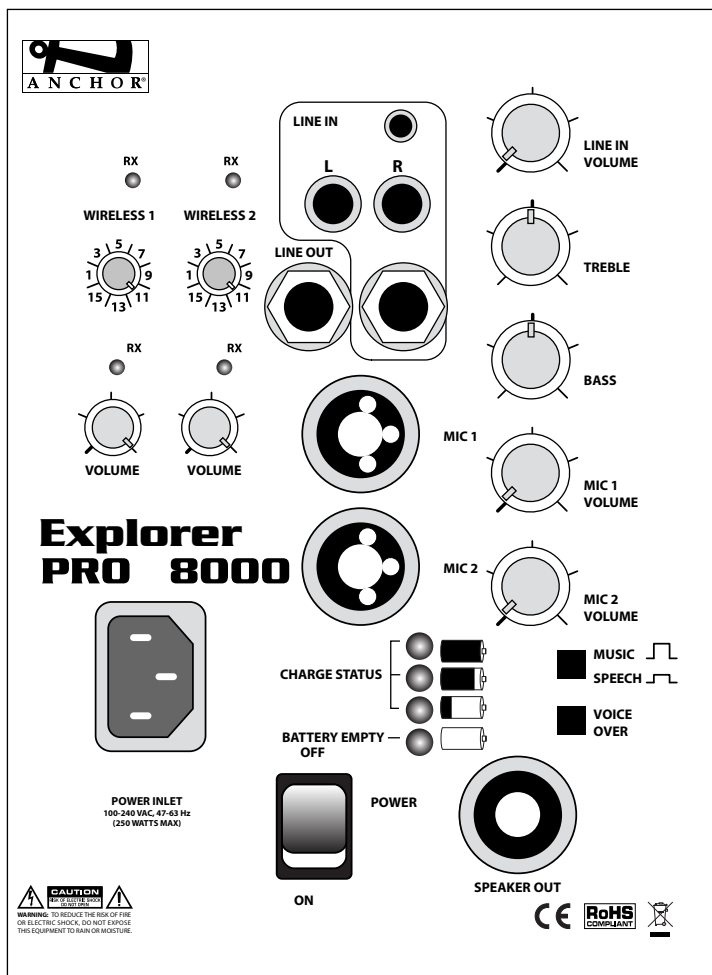

## FEATURES

- Reaches crowds of 500+
- 109 dB of clear sound
- 75W AC mode / 50W DC mode
- Up to two built-in wireless receivers
- Two universal microphone jack inputs
- 3.5 mm AUX line input
- Built-in rechargeable battery operates 6 - 8 hours on a single charge
- One 6.5" woven fiber woofer
- One high-output horn tweeter
- External speaker output powers optional Explorer Pro unpowered companion speaker