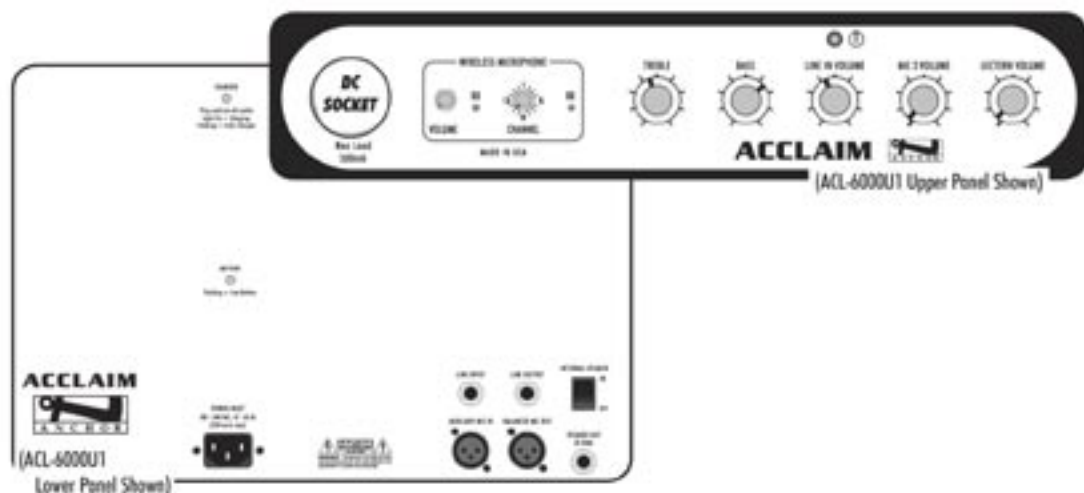

Acclaim Lectern System

Portable Lectern Sound System

Advancing Technology

The Acclaim is versatile enough to meet the needs of the most demanding user and it's filled with features and benefits that far out shine all the rest. The lectern base is also a portable transport case with tilt-n-roll casters for easy movement. If a school or parks & recreation department need a reliable portable lectern sound system, the Anchor Audio Acclaim will soon be ready to perform.